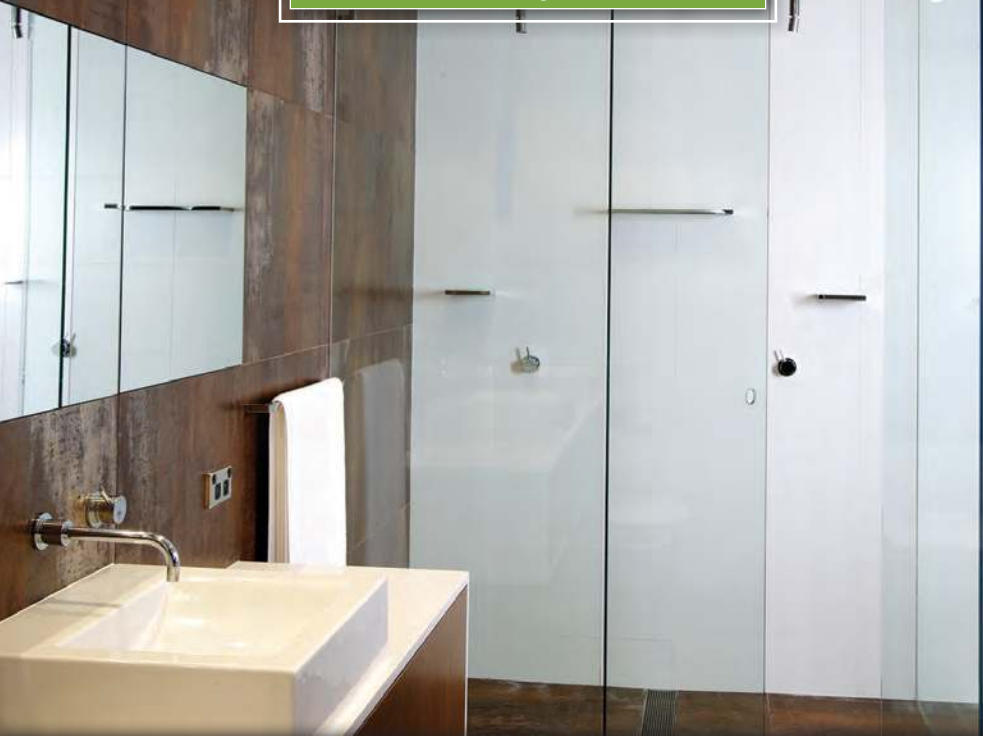

EasyClean¹⁰ Glass Treatment Makes Cleaning Glass so Simple

What is EasyClean10?

Features & Benefits

Ease of Maintenance

Agalite can apply EasyClean10 to all types of shower glass.

EasyClean10 is an ultra-thin transparent coating that completely adheres to the glass surface and provides protection that will repel both water and oil based stains. It is perfect for glass shower doors, glass railings & fencing, mirrors, exterior windows and glass backsplashes.